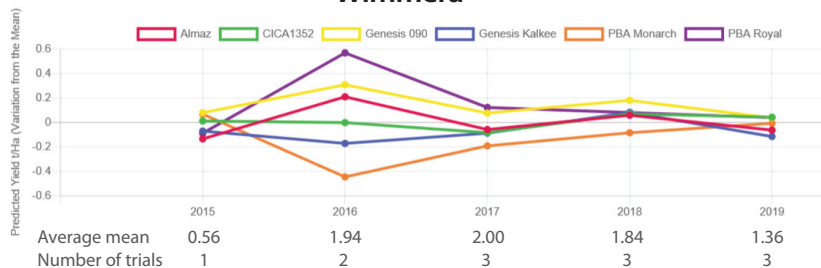

Wimmera

Seed variety licence and end point royalties apply.

* Long term data courtesy of NVT

PBSeeds is proud to partner with PBA and invests in fast tracking the delivery of improved varieties to growers and industry.

www.pbseeds.com.au

PB Seeds Pty Ltd
Specialists in fine quality seed production, processing and marketing.

Ph 03 5383 2213

Fax 03 5383 2208

Email sales@pbseeds.com.au
www.pbseeds.com.au

pbseeds

where every seed counts