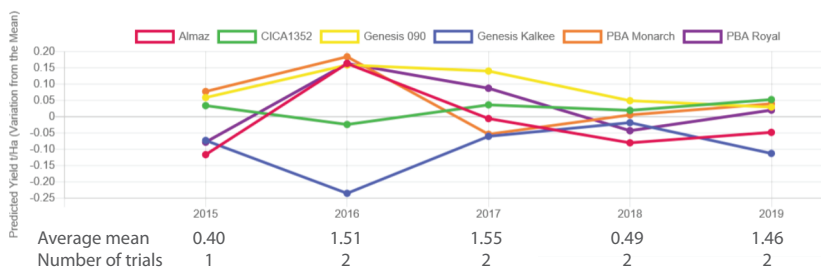

Yield performance (by year)

Mallee